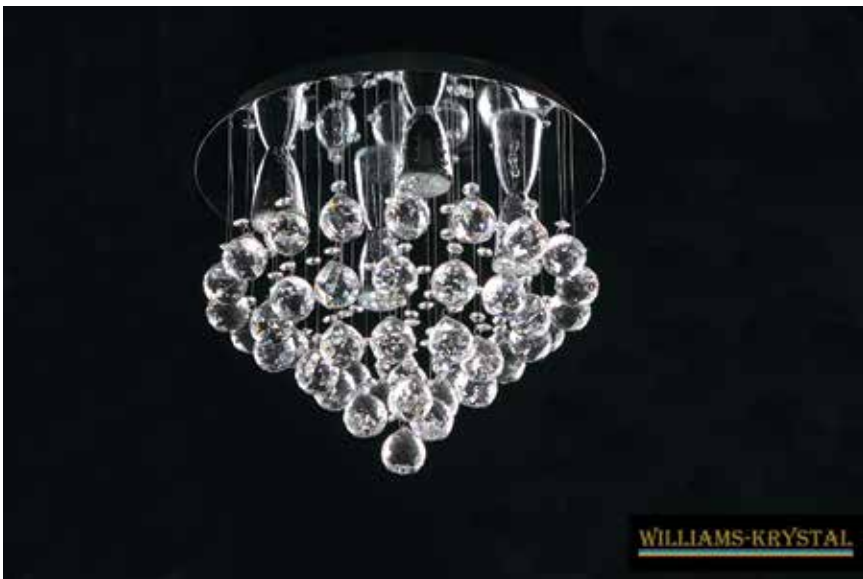

P50930/3
P50940/4
P50950/6

ITEM No.	P50930/3	P50940/4	P50950/6
Bulbs Style	GU10 130V x 3	GU10 130V x 4	GU10 130V x 6
Product Size (cm)	30 Ø x 30 Alto	40 Ø x 30 Alto	50 Ø x 30 Alto
Carton Size (cm)	34 x 34 x 24	44 x 44 x 24	54 x 54 x 24
Finish	Chrome	Chrome	Chrome
Crystal Class	Williams	Williams	Williams
Remate	Esfera 40 mm	Esfera 40 mm	Esfera 40 mm