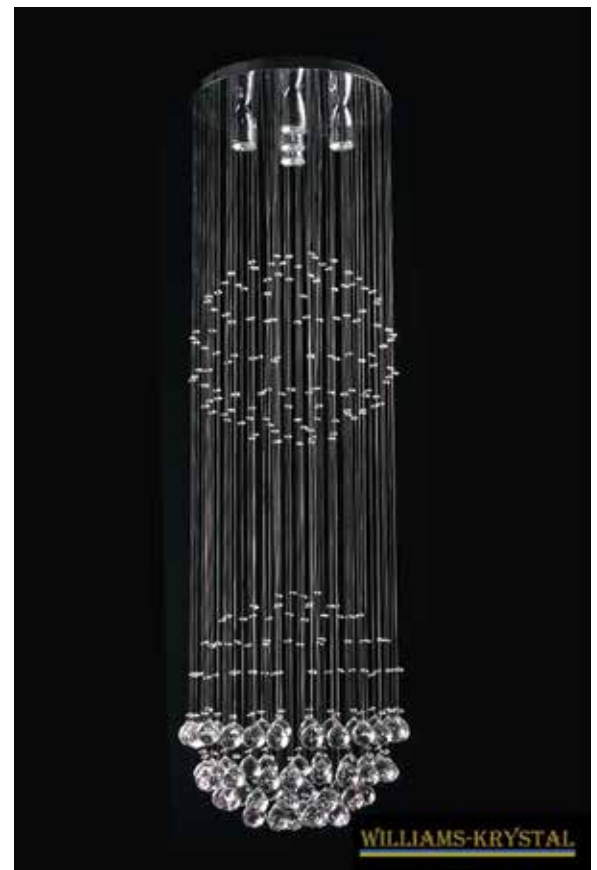

MD0024/5 MD0024/10

ITEM No.
Bulbs Style
Product Size (cm)
Carton Size (cm)
Finish
Crystal Class
Remate

MD0024/5	MD0024/10
GU10 130V x 5	GU10 130V x 10
40 Ø x 135 Alto	80 Ø x 245 Alto
44 x 44 x 24	84 x 84 x 24
Chrome	Chrome
Williams	Williams
Esfera 40 mm	Esfera 40 mm

gamalux